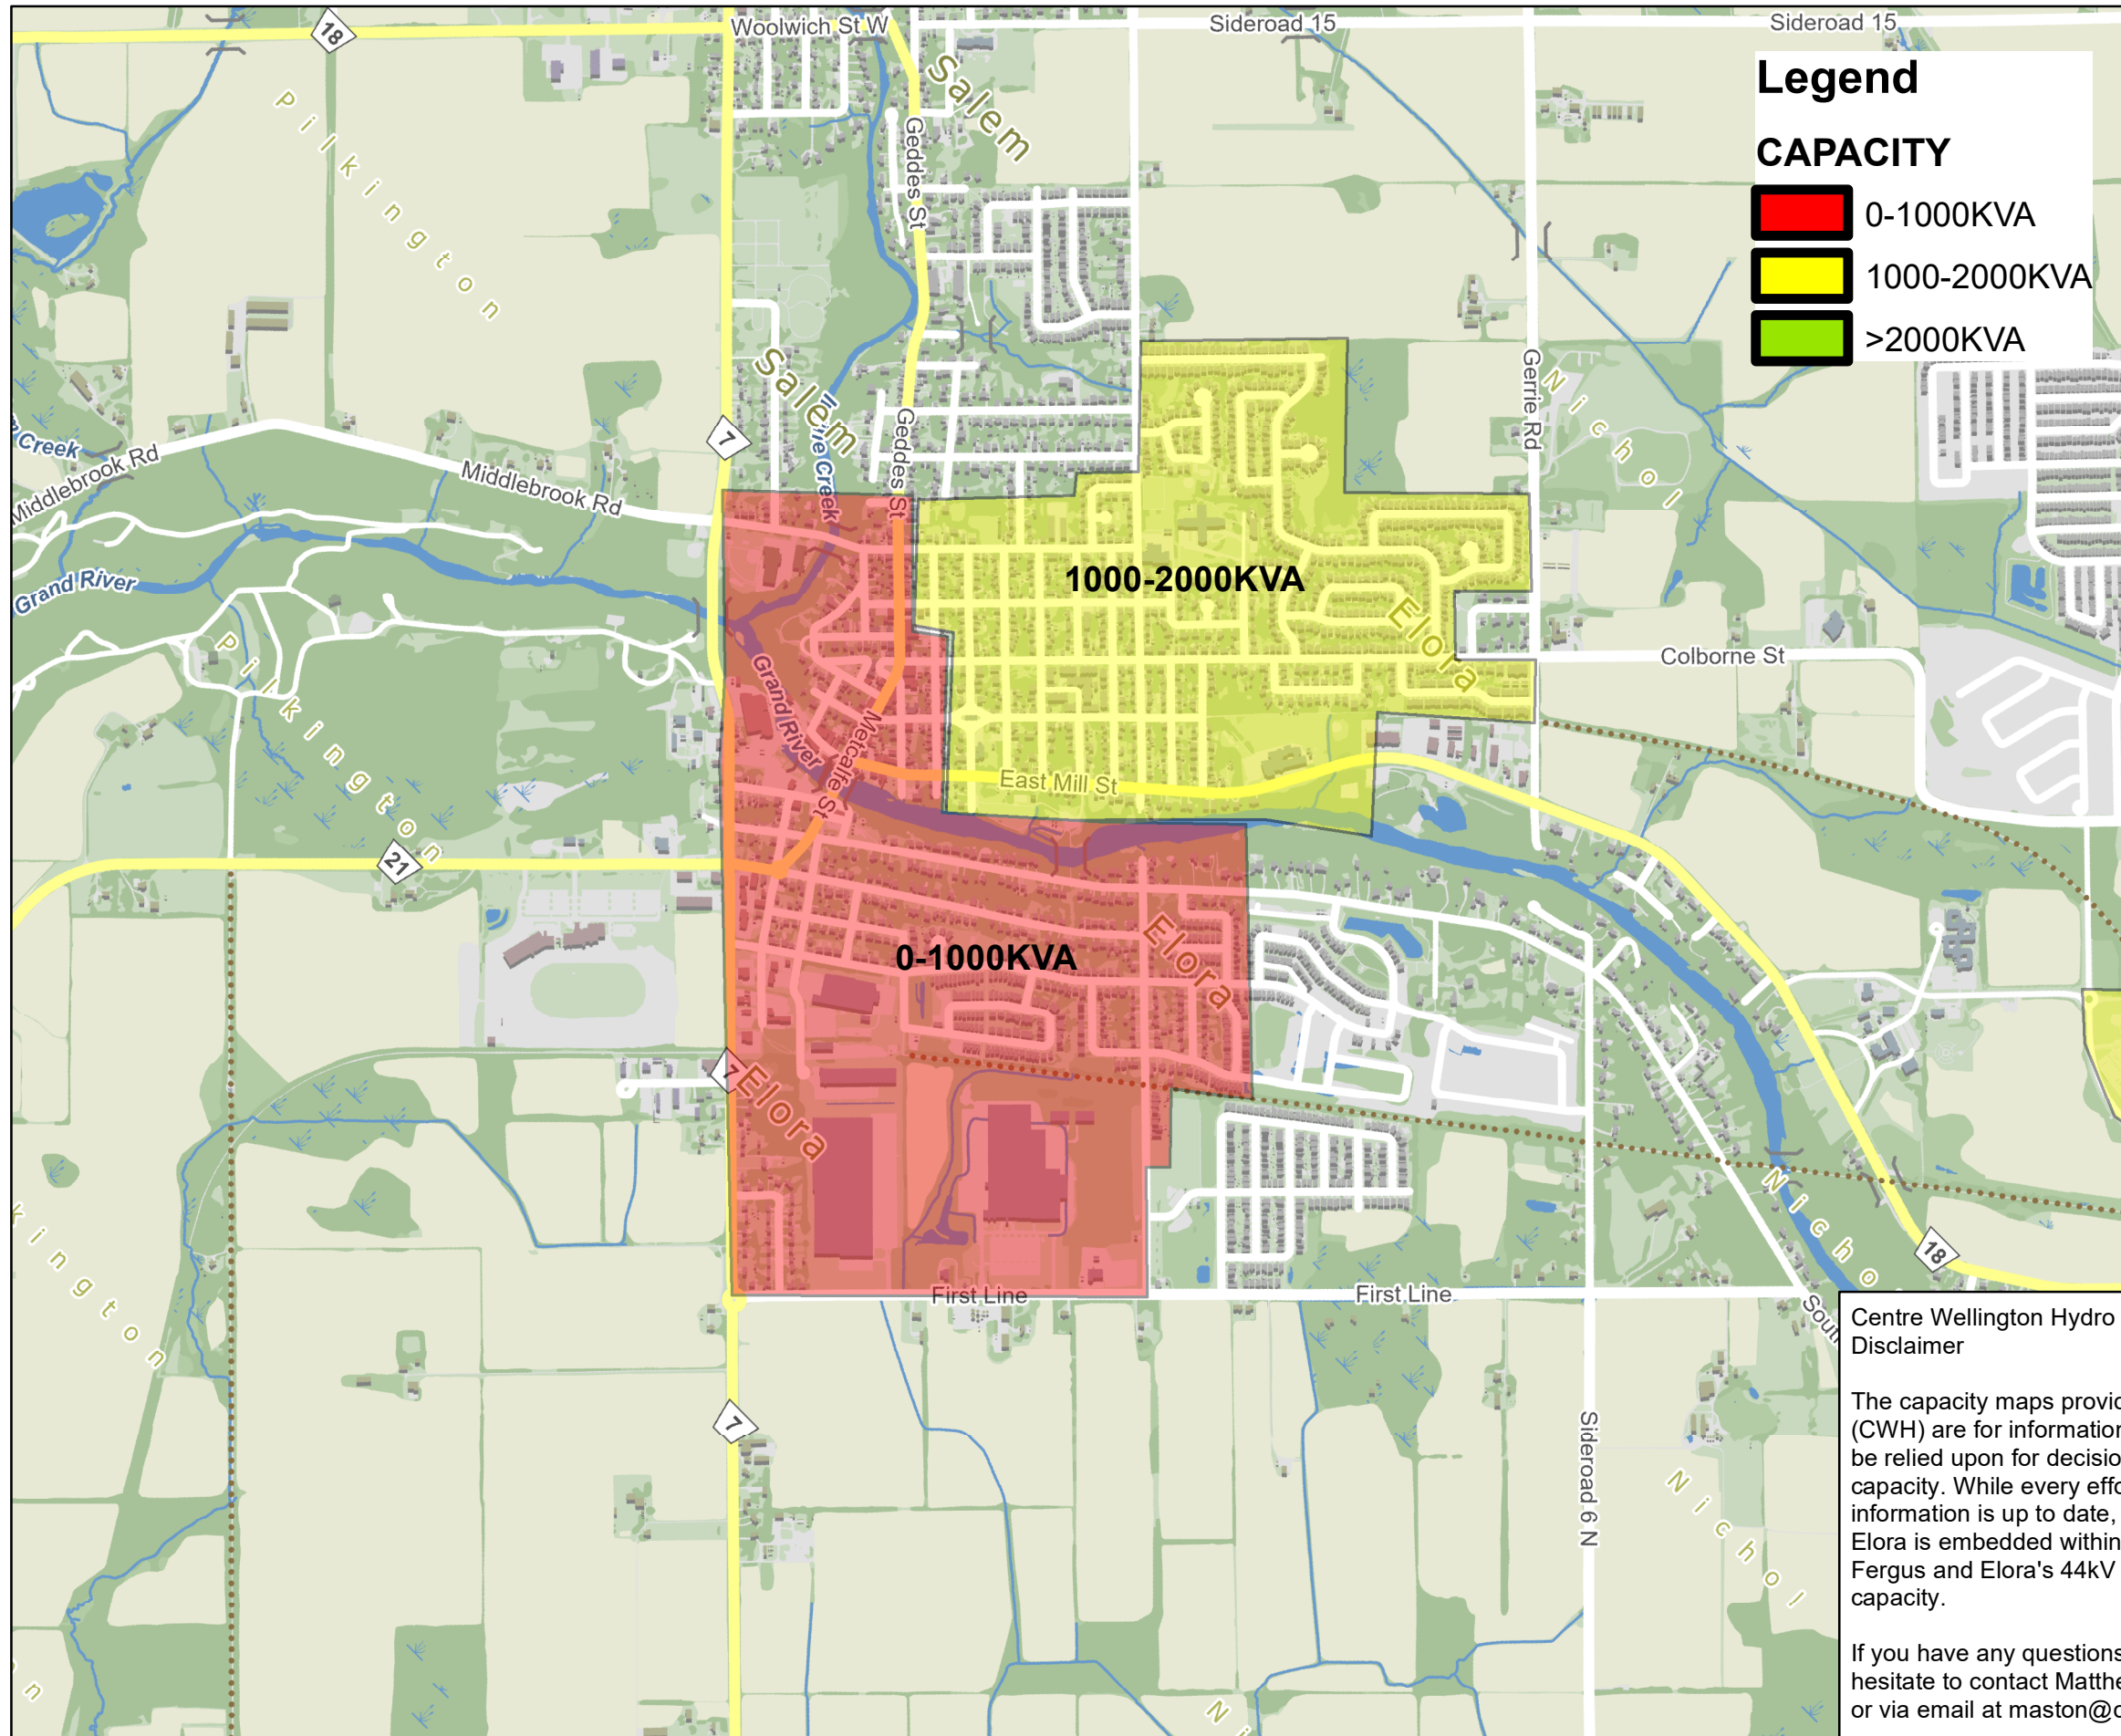

Elora Load Capacity Map 4.16kV

Centre Wellington Hydro (CWH) Capacity Maps
Disclaimer

The capacity maps provided by Centre Wellington Hydro (CWH) are for informational purposes only and should not be relied upon for decision-making regarding available capacity. While every effort has been made to ensure the information is up to date, CWH's 44kV system in Fergus and Elora is embedded within Hydro One's transmission system. Fergus and Elora's 44kV feeders each have > 2000KVA capacity.