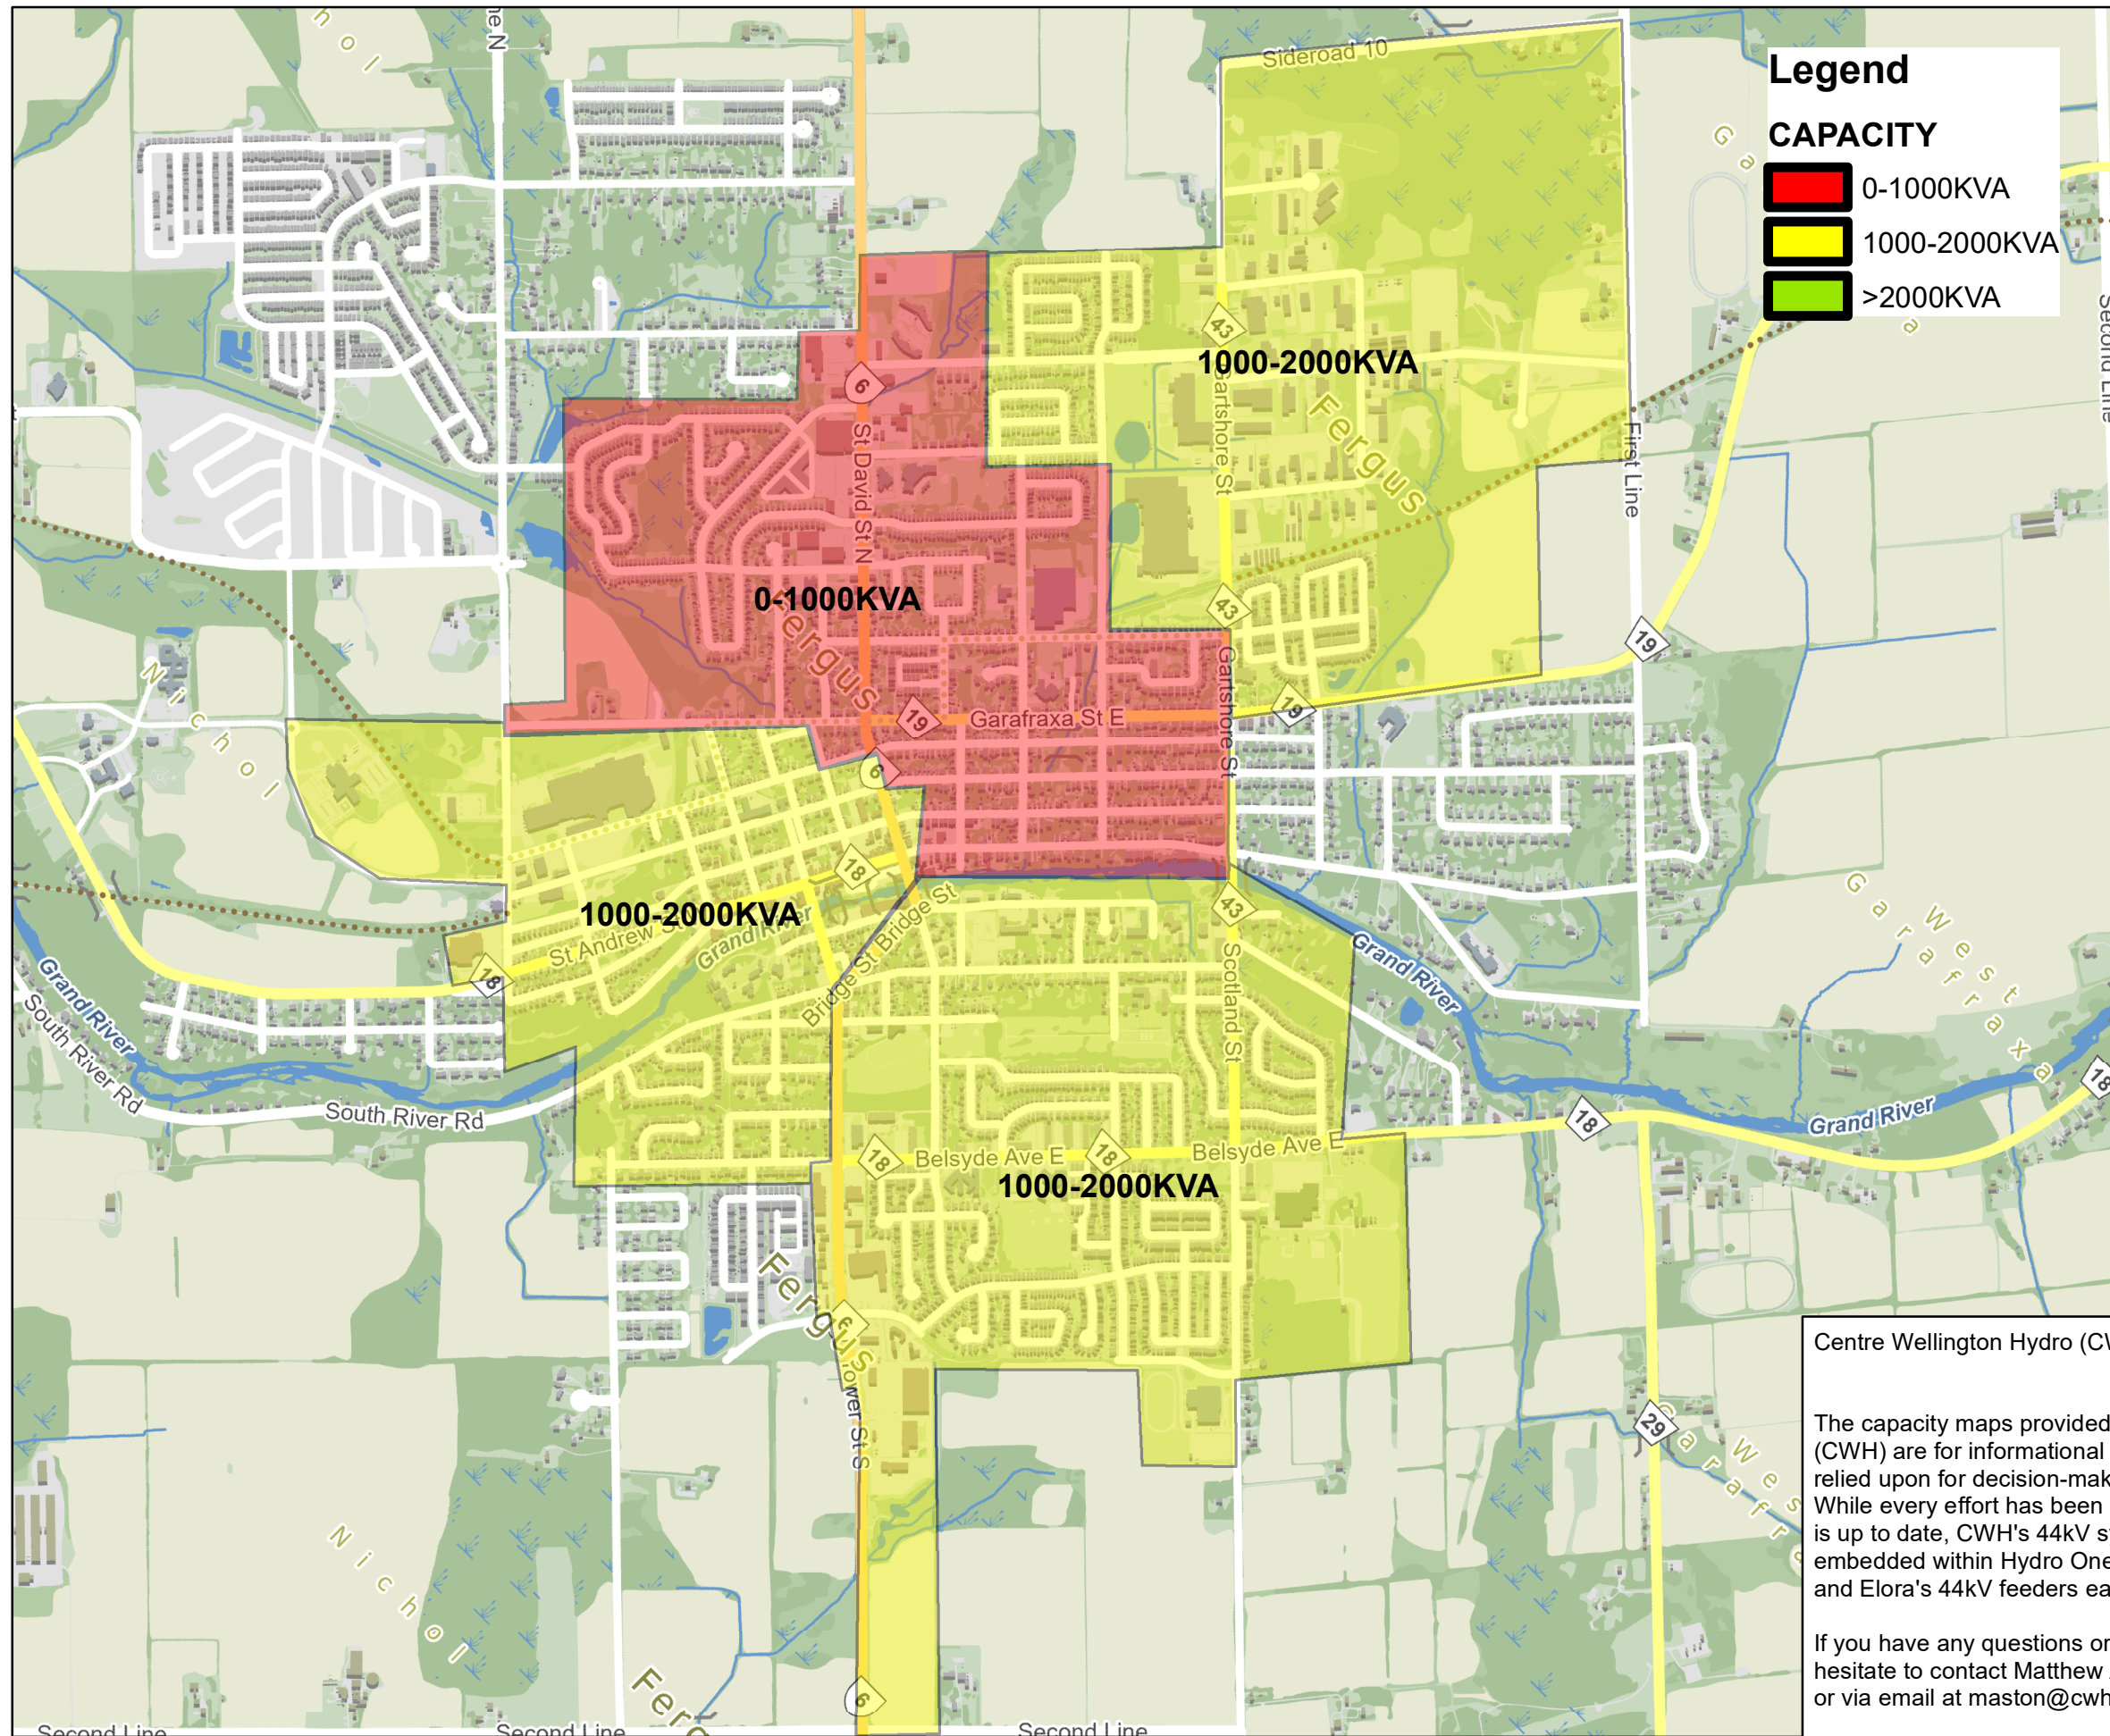

# Fergus Load Capacity Map 4.16kV

Centre Wellington Hydro (CWH) Capacity Maps Disclaimer

The capacity maps provided by Centre Wellington Hydro (CWH) are for informational purposes only and should not be relied upon for decision-making regarding available capacity. While every effort has been made to ensure the information is up to date, CWH's 44kV system in Fergus and Elora is embedded within Hydro One's transmission system. Fergus and Elora's 44kV feeders each have > 2000KVA capacity.